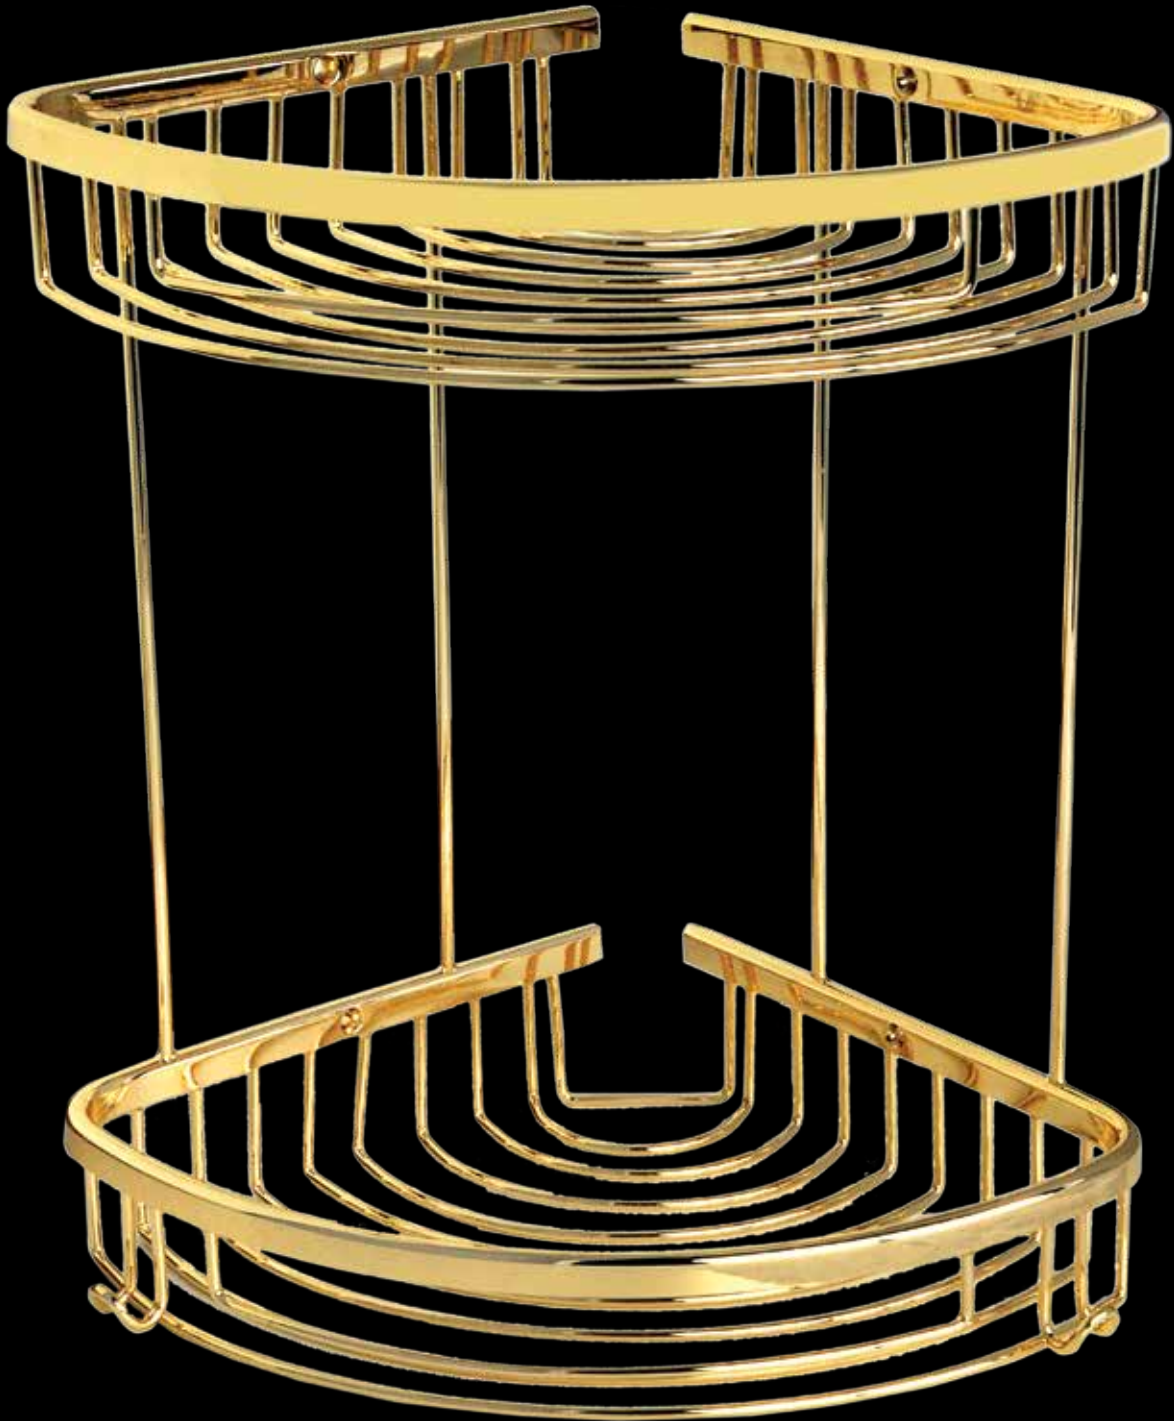

estetigi
konforla buluřturduk

“We Had Matched Up the Aesthetic With Comfort”