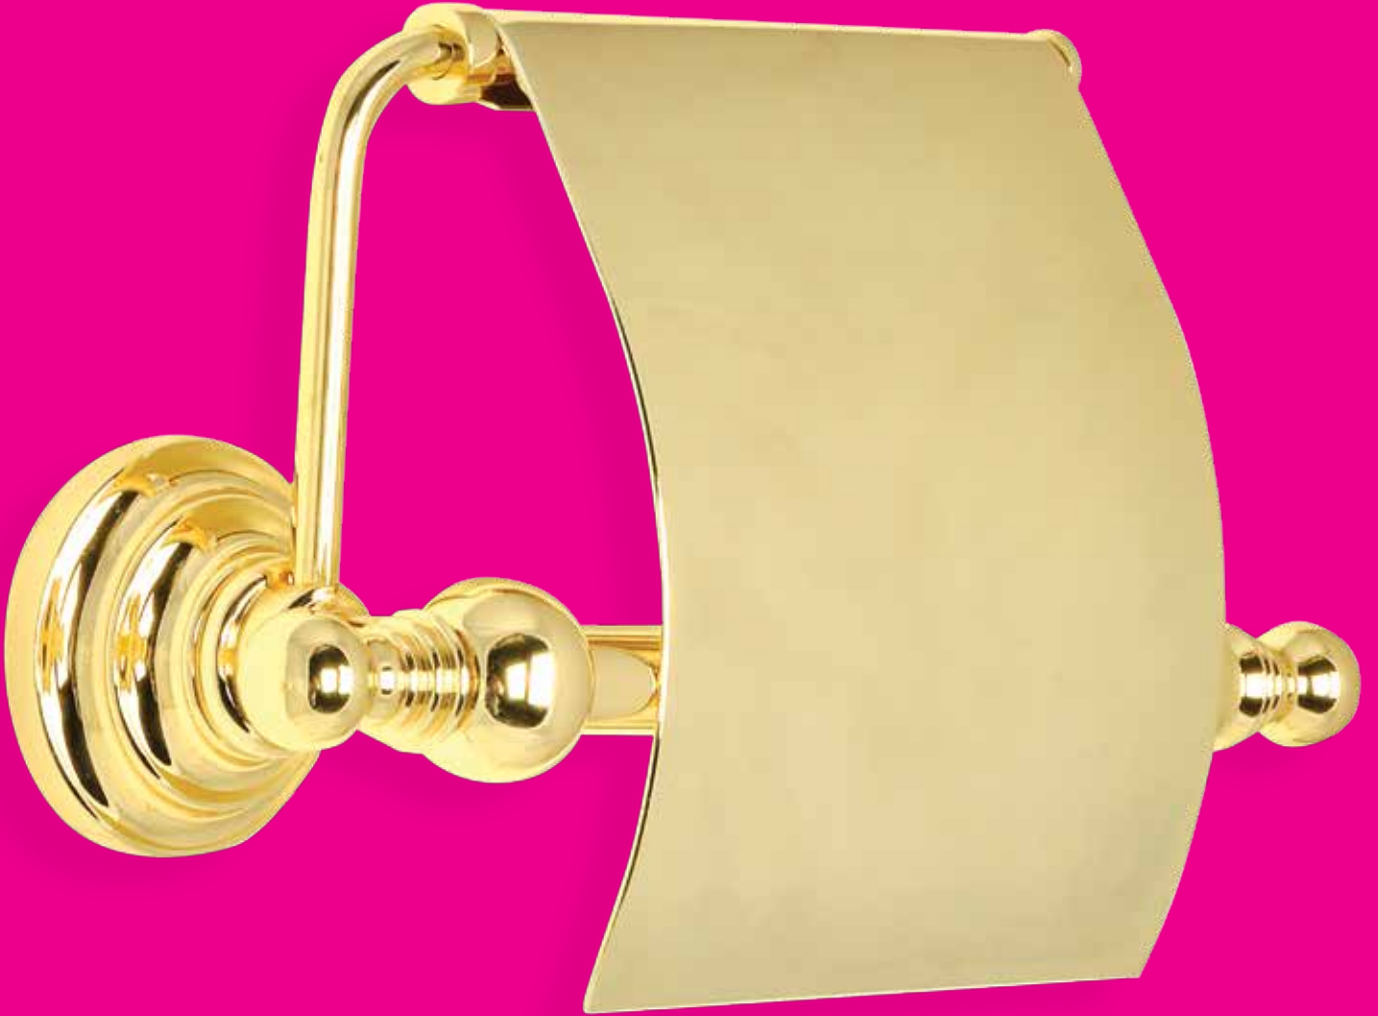

detayları

“We Had Designed All Details For You”